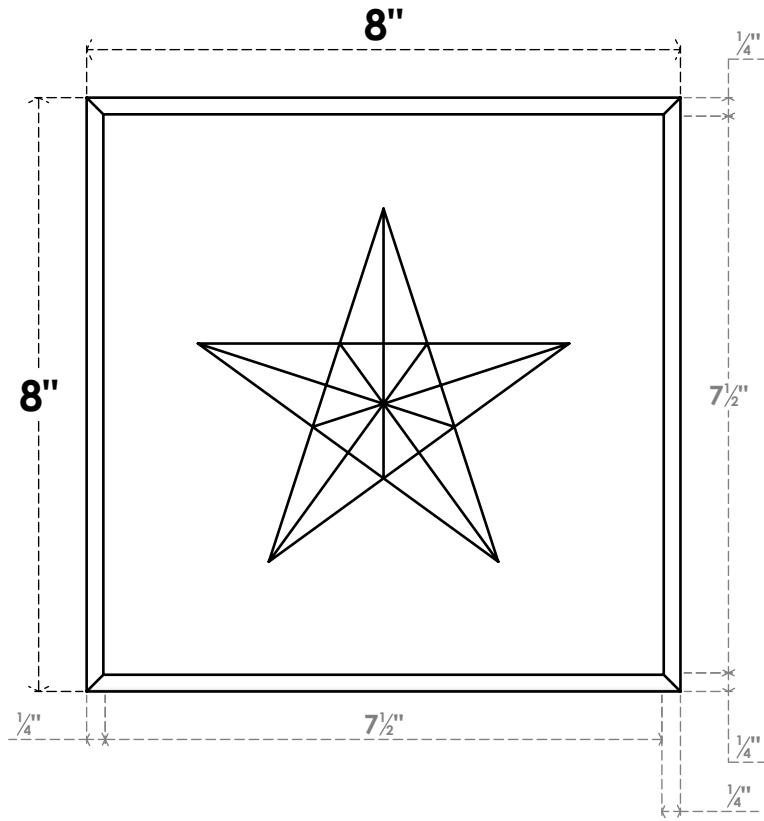

ROSP080X080X100SDG08

8"W X 8"H X 1"P STANDARD SEDGWICK STAR ROSETTE WITH ROUNDED EDGE,
ARCHITECTURAL GRADE PVC

FRONT

SIDE

EKENA MILLWORK
2300 WEST MAIN ST.
CLARKSVILLE, TX 75426
TOLL FREE: 866-607-0453
WWW.EKENAMILLWORK.COM