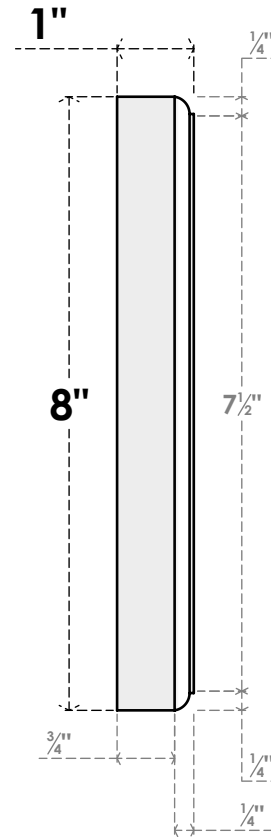

ROSP080X080X100SDG08

8"W X 8"H X 1"P STANDARD SEDGWICK STAR ROSETTE WITH ROUNDED EDGE,
ARCHITECTURAL GRADE PVC

FRONT

SIDE

EKENA MILLWORK
2300 WEST MAIN ST.
CLARKSVILLE, TX 75426
TOLL FREE: 866-607-0453
WWW.EKENAMILLWORK.COM

NOTES

1. INSTALLATION TO BE COMPLETED IN ACCORDANCE WITH MANUFACTURER'S SPECIFICATIONS.
2. DRAWING MAY NOT BE TO SCALE
3. THIS DRAWING IS INTENDED FOR DESIGN AND PLANNING PURPOSES ONLY.
4. ALL INFORMATION CONTAINED HEREIN WAS CURRENT AT THE TIME OF DEVELOPMENT BUT MUST BE REVIEWED AND APPROVED BY THE PRODUCT MANUFACTURER TO BE CONSIDERED ACCURATE.
5. ARCHITECTURAL GRADE PVC PRODUCTS ARE MADE FROM EXPANDED CELLULAR PVC AND COME NATURALLY WHITE BUT MAY BE PAINTED